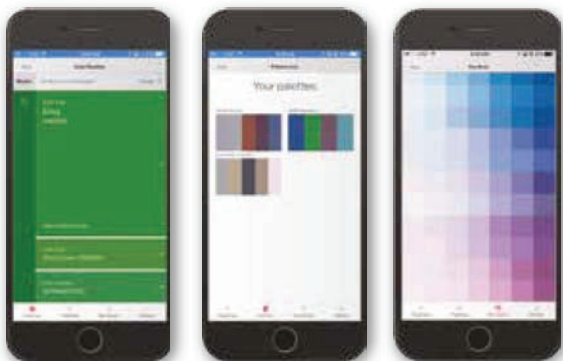

Professional Color Matching **ColorReaderPRO**

Improve brand loyalty and increase sales with the ColorReaderPRO professional color matching solution.

An ultra-portable, Bluetooth® connected color selection device, ColorReaderPRO provides industry-leading color matching performance. Now you can provide your painters a tool that can match a client's color inspiration to a corresponding paint color in seconds.

Increased confidence and efficiency in paint selection

- Provides industry leading matching with greater than 95% success rate on popular fan decks
- Shortens your professional painters' purchase cycle by finding the closest color in seconds

Easy to use as standalone or with a smartphone

- Device stores 10,000 colors and has an OLED display for standalone usage
- The ColorReader mobile app provides everything your painters need to match colors, work with fan decks, and create palettes on their iPhone® or Android™ smart phone
- Integrate into your own app using our Software Development Kit (SDK)
- Easily customize the ColorReader mobile app with your own logo